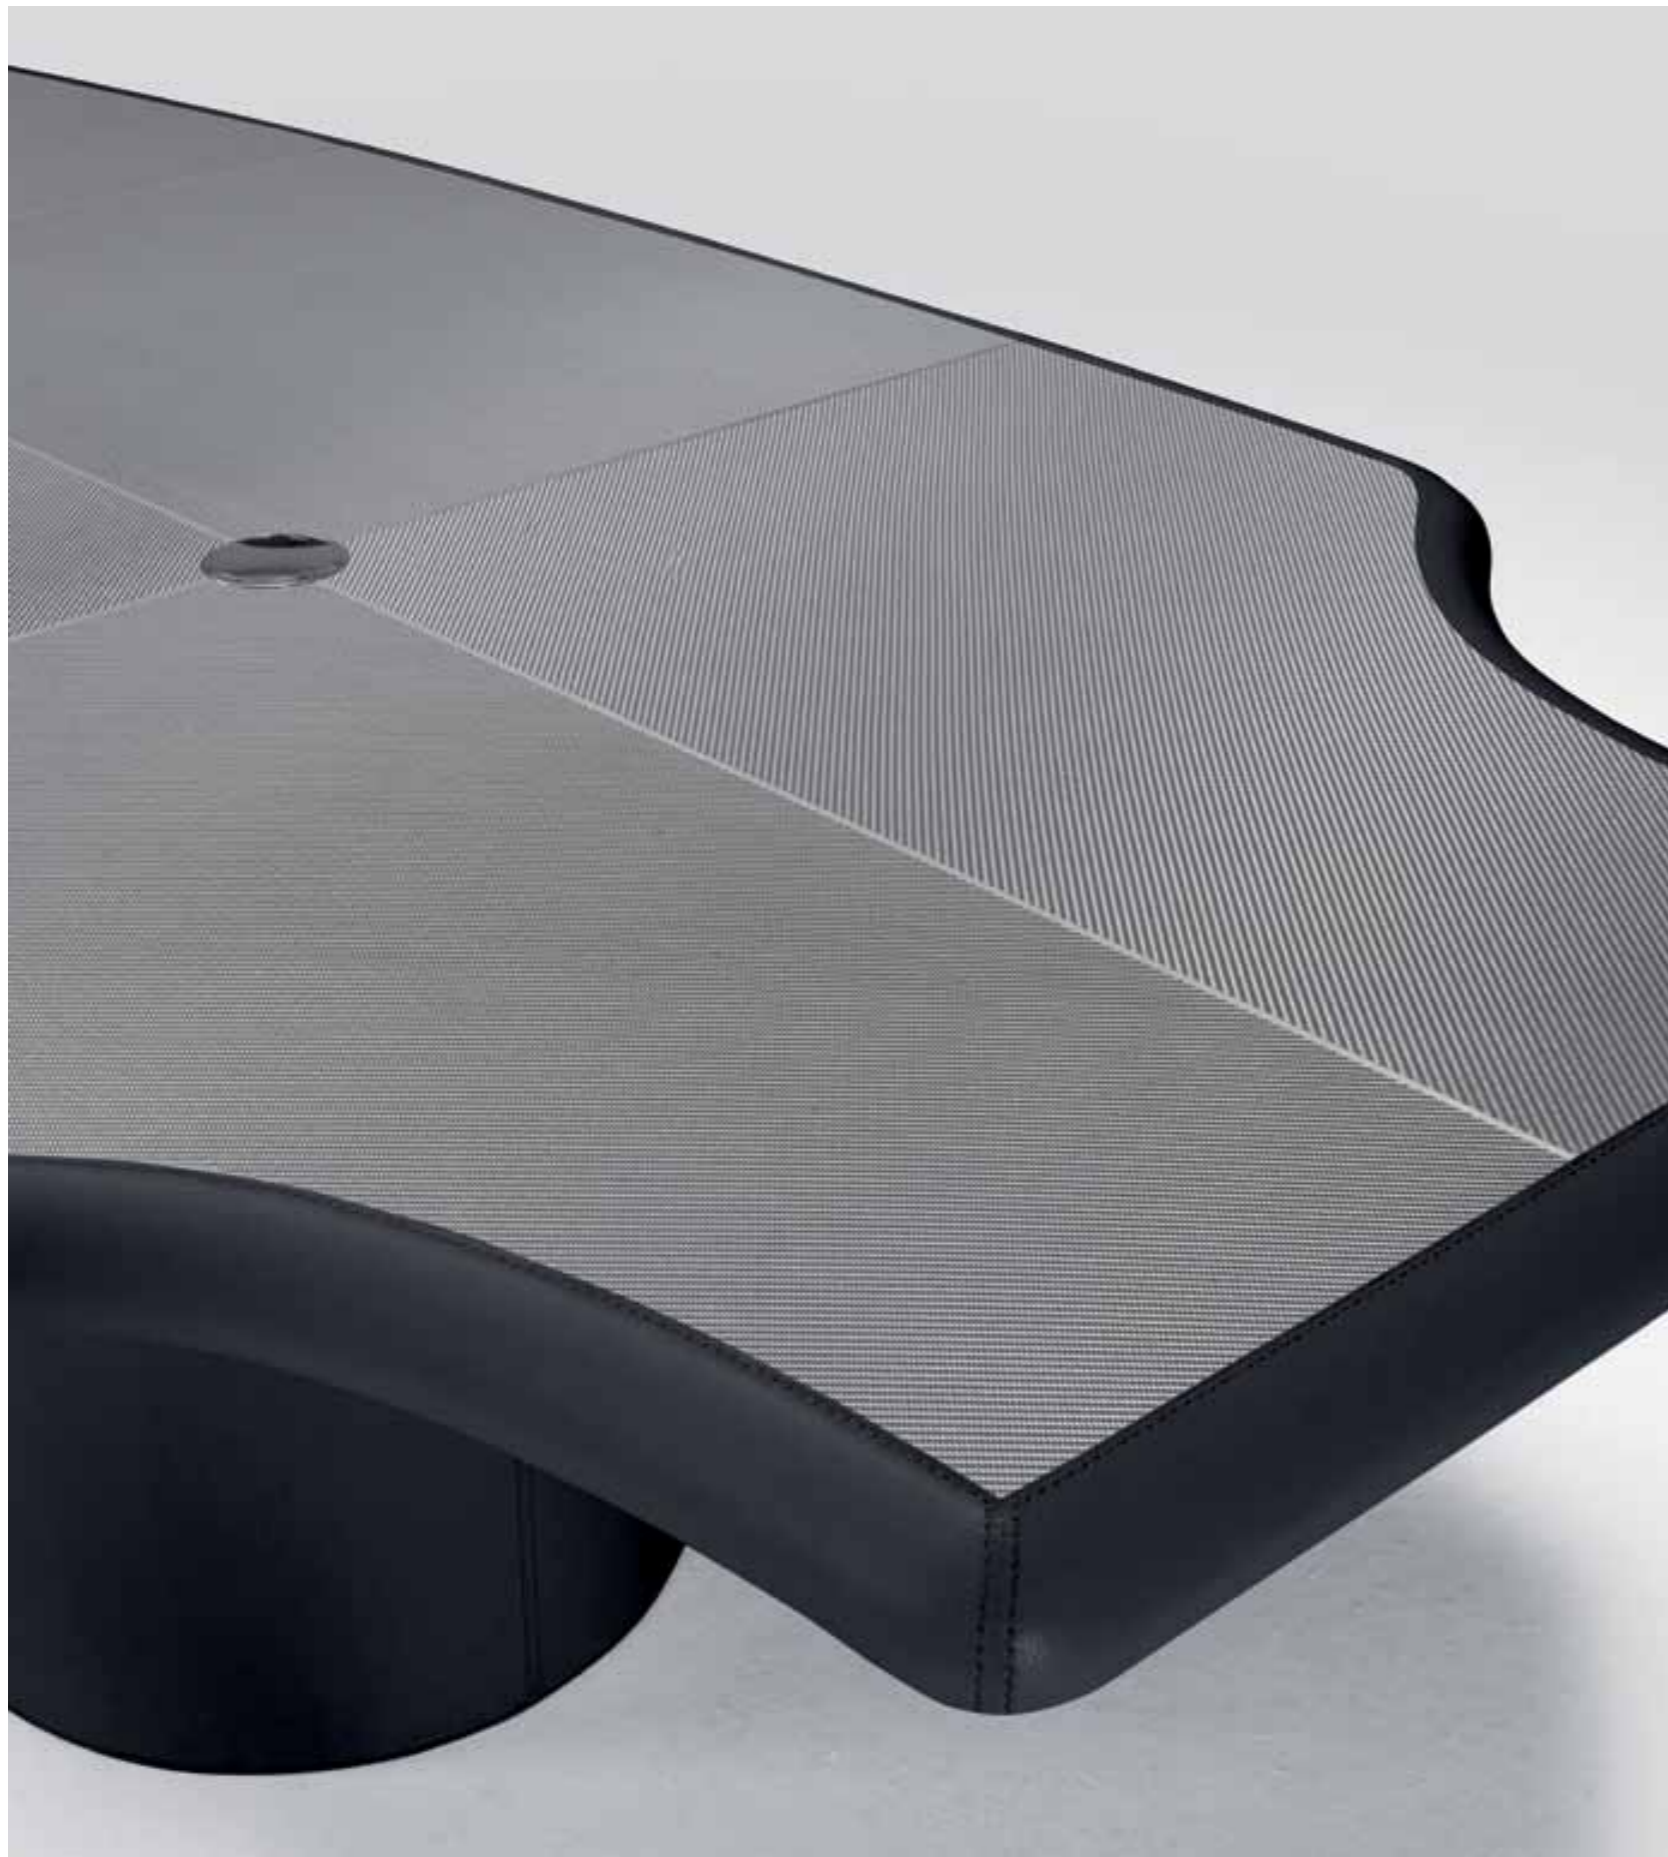

V045 meeting table