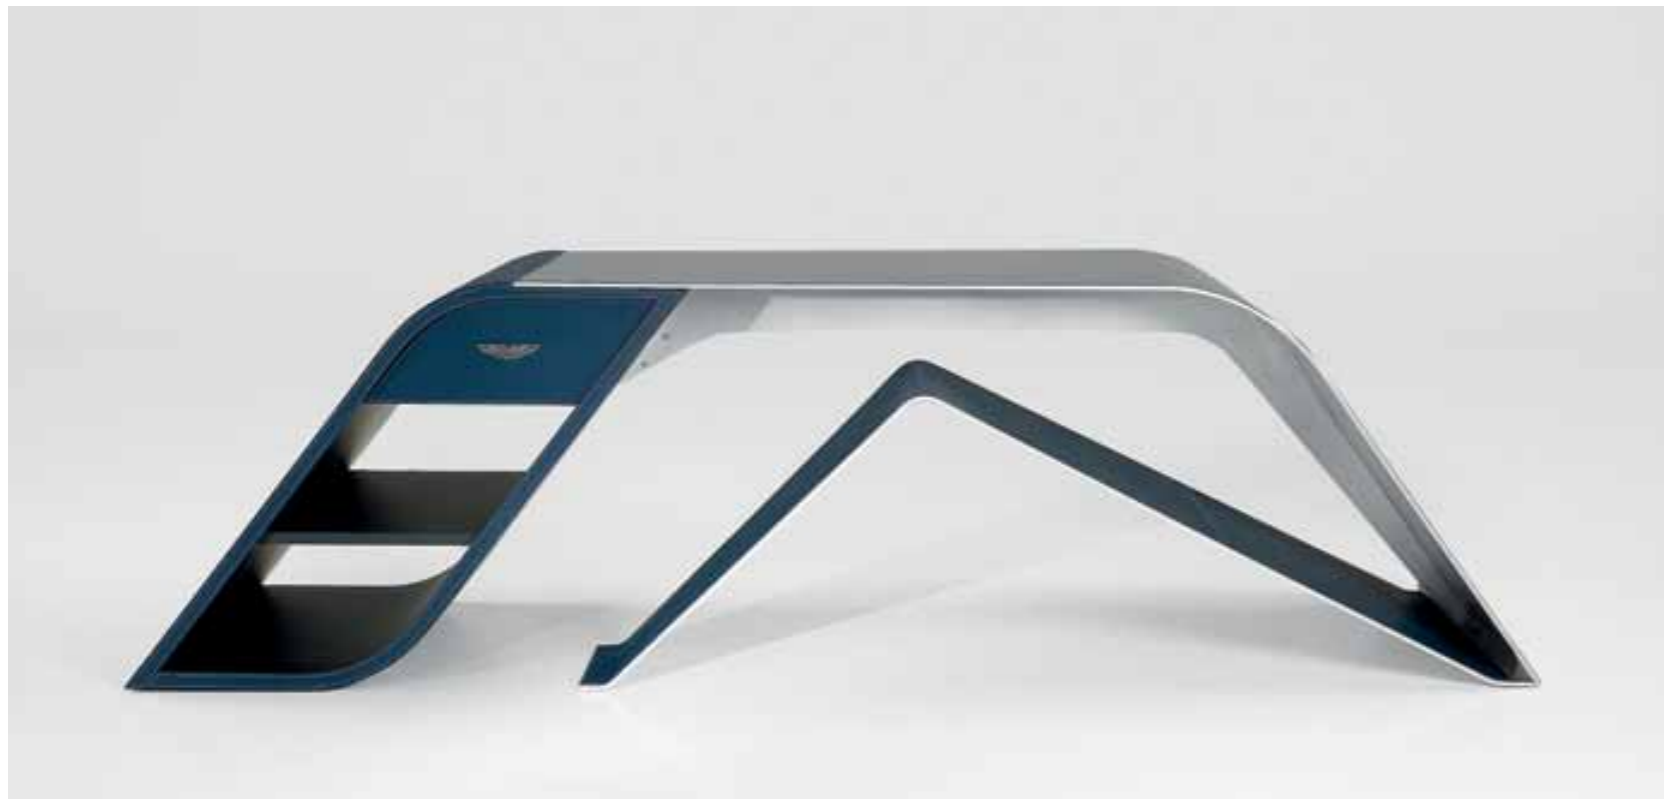

V004 desk

- V004 desk - 300x90xh75 cm - aluminium, carbon fibre, leather Cristal col. Blue 33
- V049 president chair - 90x60xh128 cm - aluminium base with mechanism, leather Cristal col. Blue 33
- V015 lamp M - Ø 42xh84 cm - alutex

ASTON MARTIN