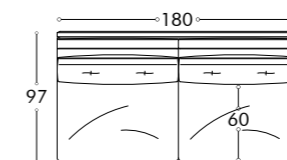

Central Element 2 Seats
cm 180x97x83h