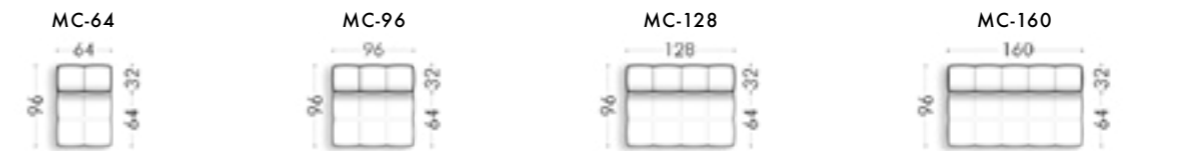

SUNRISE armchair, cm 85x80x78h
 leather: art. Daino col. Fudge & col. Coal | metal: Goldchamp S. matt

2 arms elements

1 arm elements

alternative arm element

central elements

pouf elements

chaise-longue elements