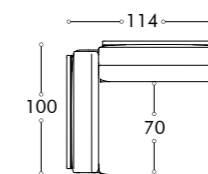

End Element 1 Seat
cm 114x100x75h