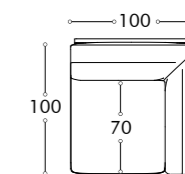

Corner Element
cm 100x100x75h