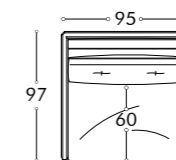

End Element 1 Seat
cm 95x97x83h