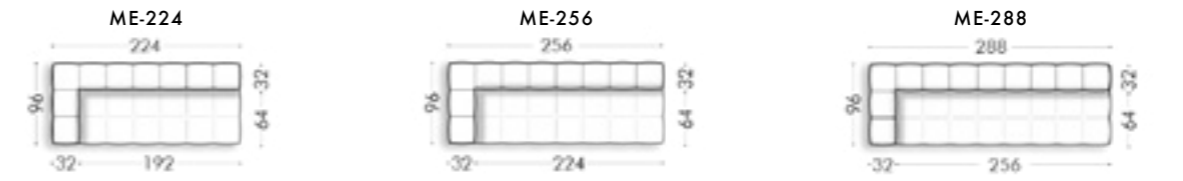

1 arm elements