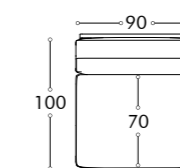

Central Element 1 Seat
cm 90x100x75h