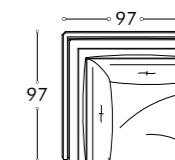

BETA L side table, cm diam. 90x50h
marble: Sahara Noir | metal: Goldchamp S. matt

Corner Element
cm 97x97x83h