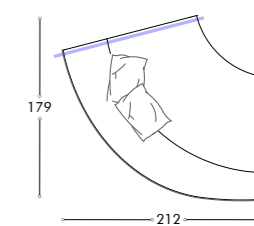

Sofa Element D
cm 257x160x79h