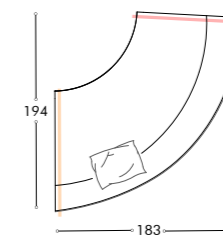

Sofa Element C
cm 264x136x67h