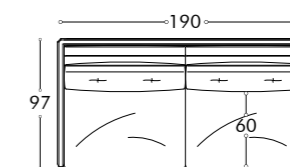

End Element 2 Seats
cm 185x97x83h

End Element 1 Seat
cm 95x97x83h

Corner Element
cm 97x97x83h

Central Element 2 Seats
cm 180x97x83h

Pouf Element
cm 92x92x41h

Sofa 3 Seats
cm 280x97x83h

Sofa 2 Seats
cm 190x97x83h

Armchair
cm 190x97x83h

EXA side table HIGH, cm diam.46x52h
marble: Verde delle Alpi | lacquered parts: Black matt

EXA side table LOW, cm diam.46x37h
marble: Calacatta Gold | lacquered parts: Black matt

SUNRISE armchair, cm 85x80x78h
leather: art. Nobù col. Muschio | metal: Goldchamp S. matt