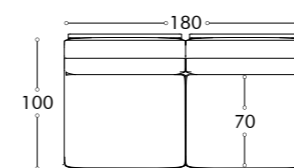

Central Element 2 Seats
cm 180x100x75h