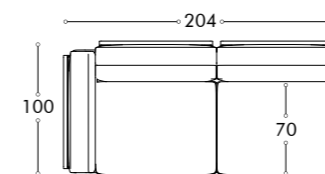

End Element 2 Seats
cm 204x100x75h