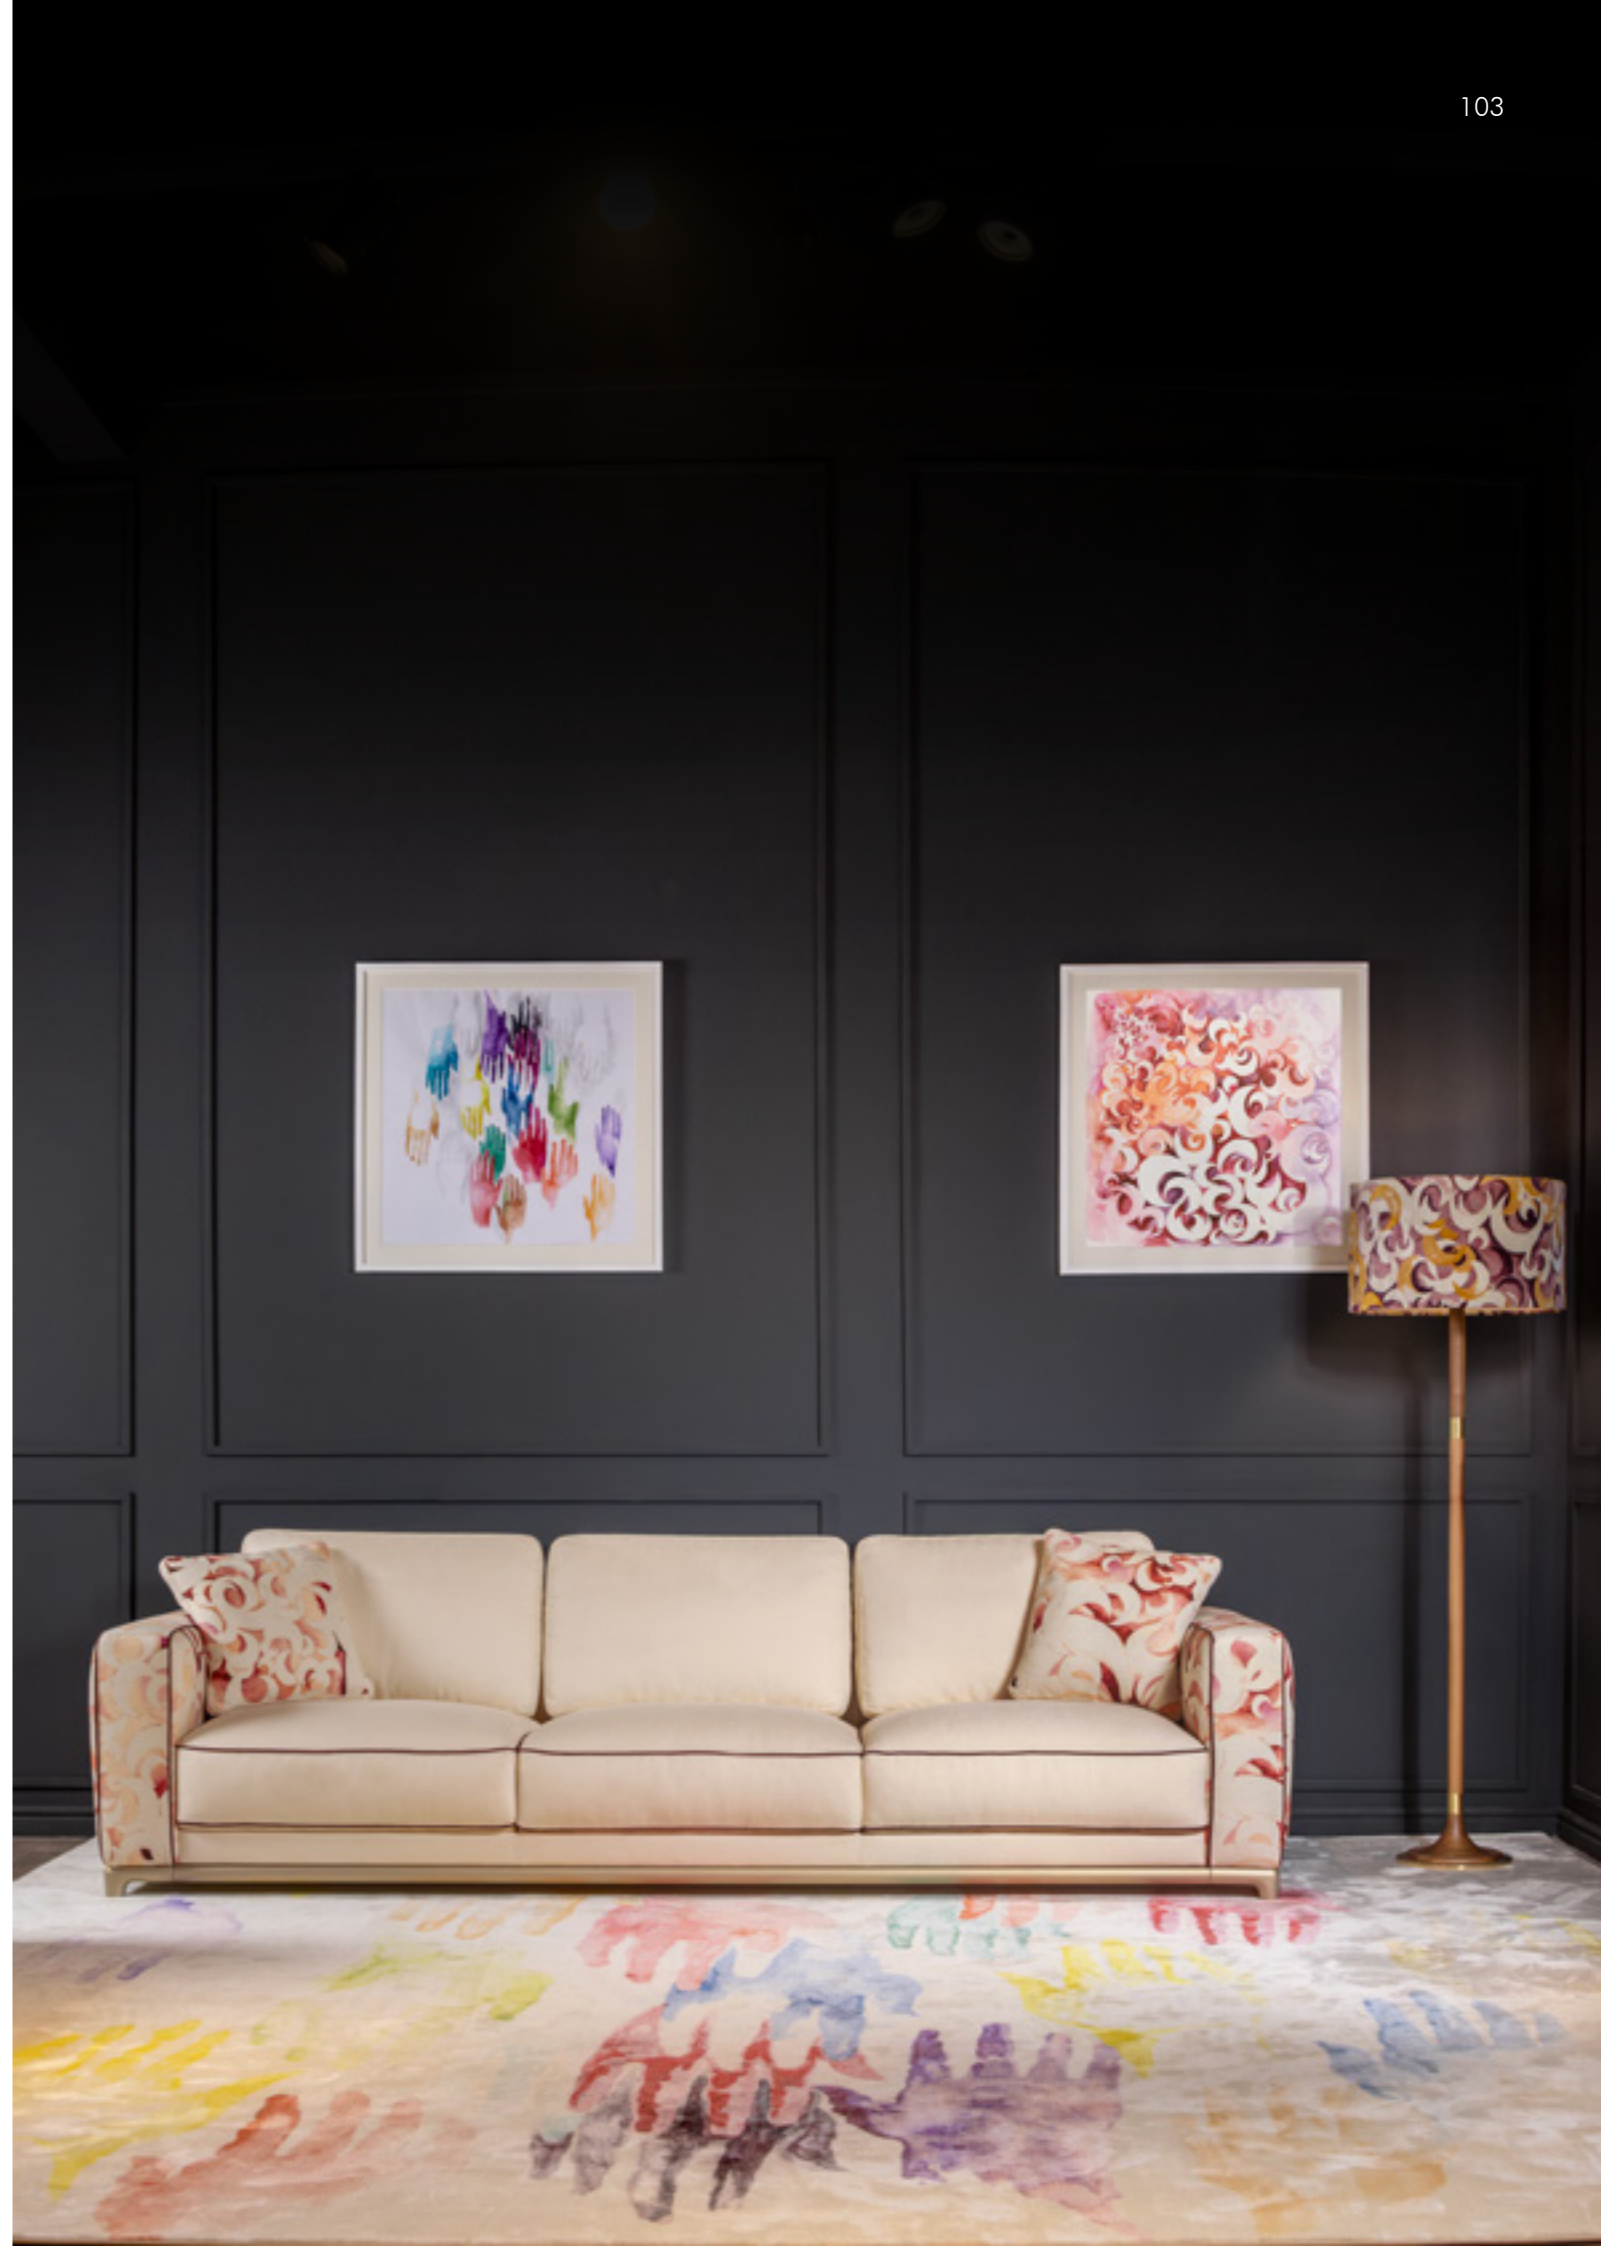

Happy Moon 2

Carla Tolomeo
Watercolor on cardboard, cm 35x50

Moon

Sofa 3 seats, cm 283x98x83h
All in fabric Strong col. Granito, piping in leather art. Kobe col. 5123, sides, armrests & roll cushions in fabric Strong decorated with "Happy Moon 2" design by Carla Tolomeo, lacquered legs in Pale Gold finish.

Partagas

Floor Lamp, cm diam. 40x170h
Lampshade in velvet "Happy Moon 3" designed by Carla Tolomeo, structure in solid wood Canaletto Walnut, metal details in Goldchamp S. matt finish.