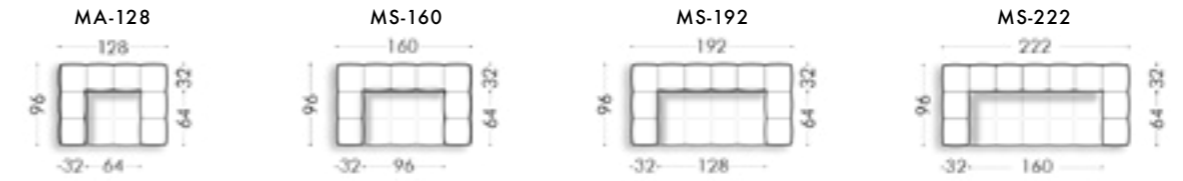

2 arms elements