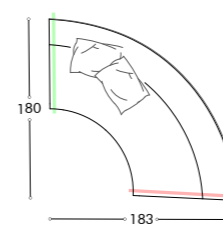

Sofa Element B
cm 257x119x67h