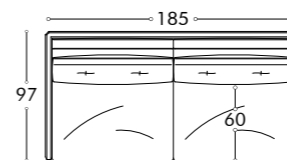

End Element 2 Seats
cm 185x97x83h