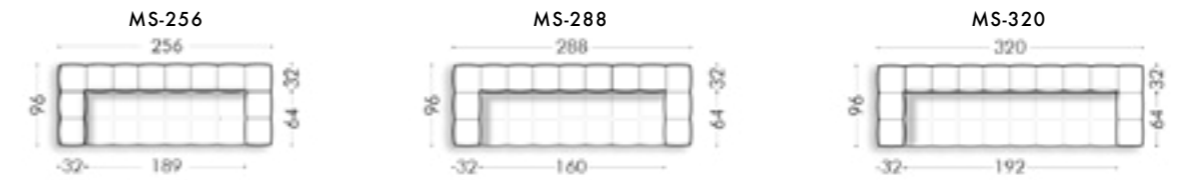

2 arms elements